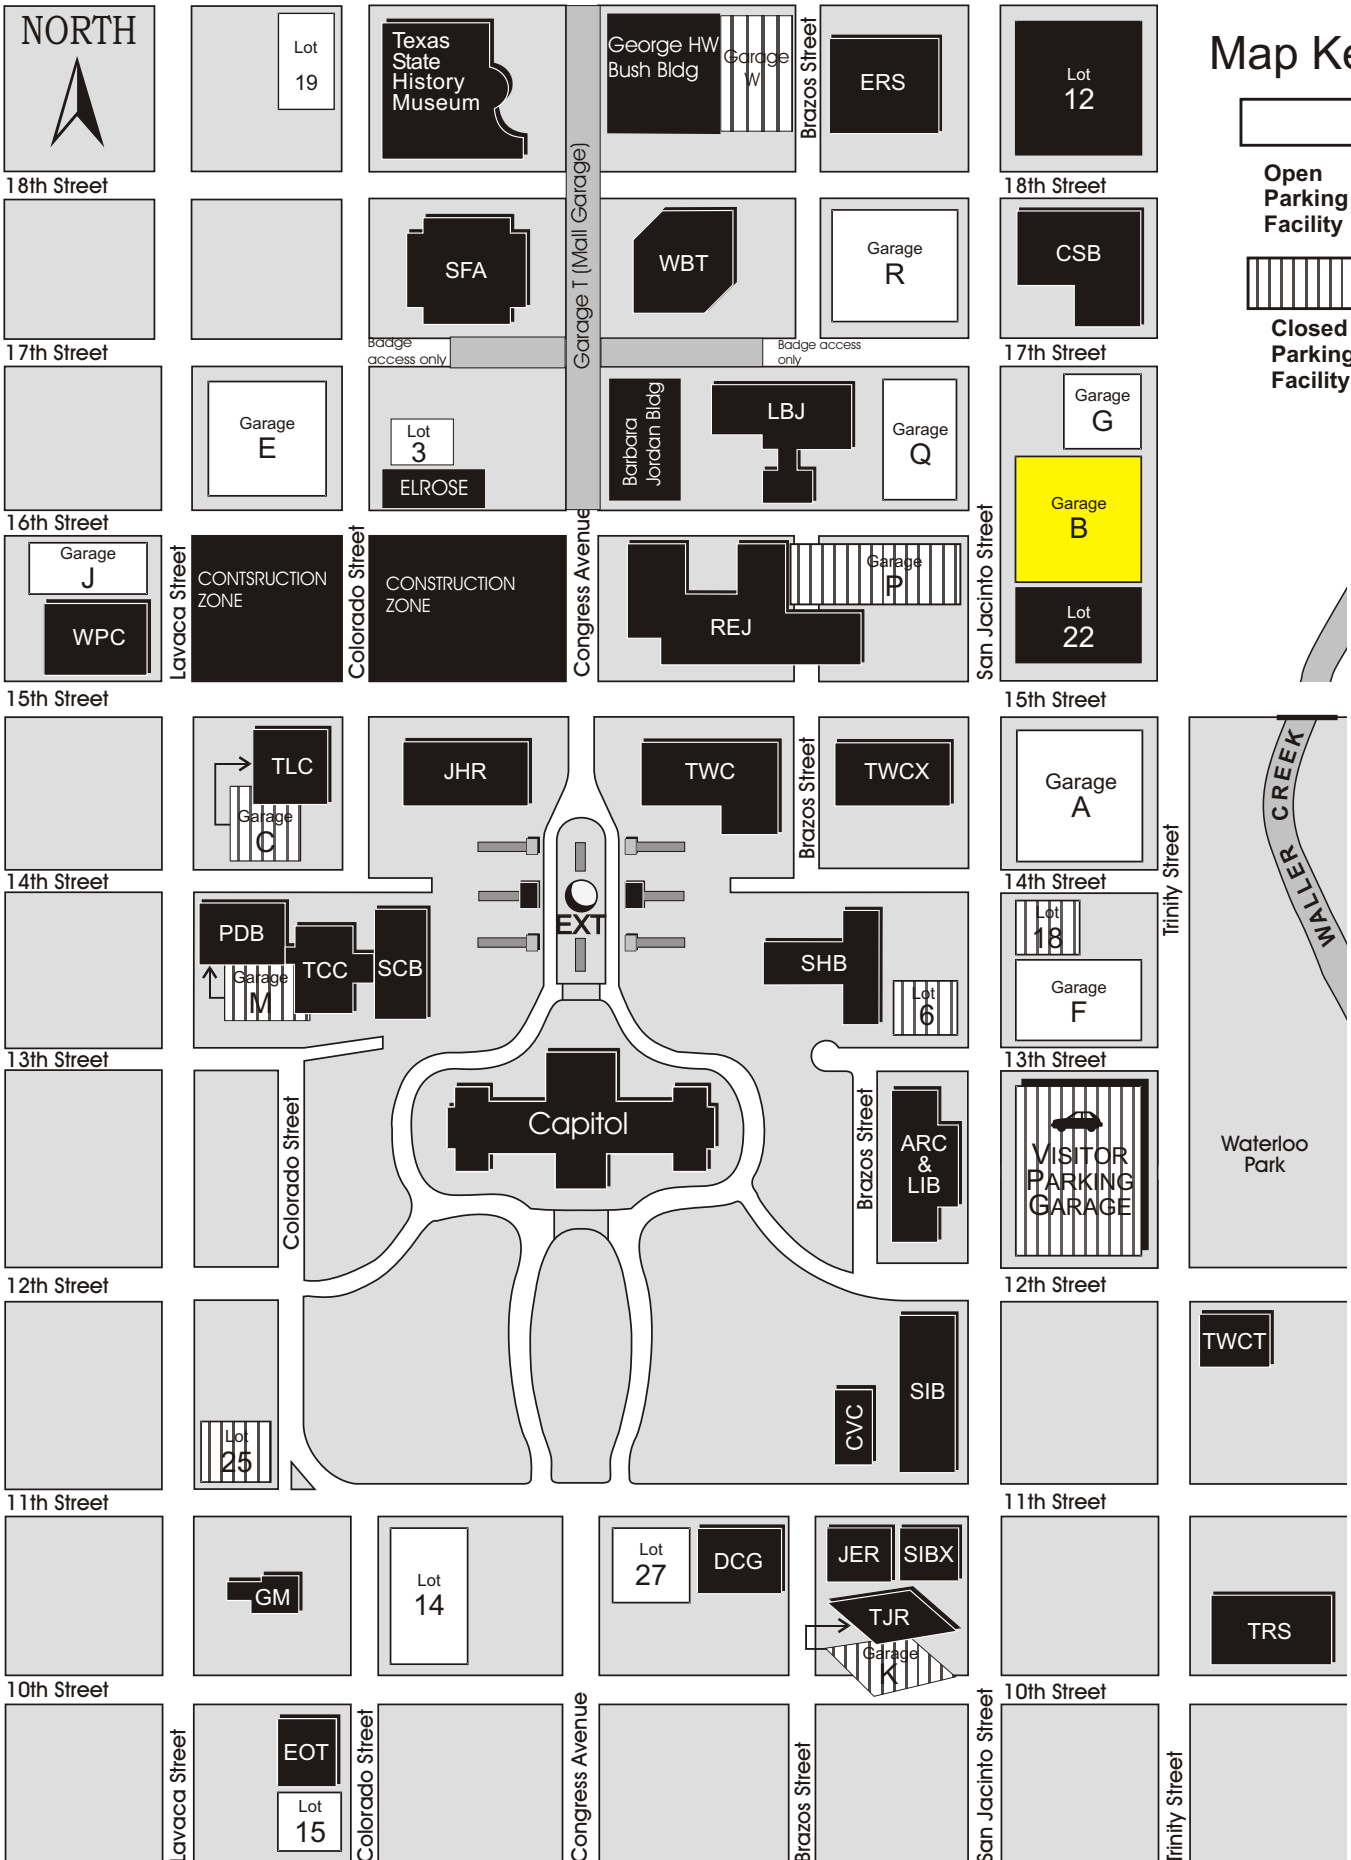

# CAPITOL COMPLEX OPEN PARKING

## Map Key

Open Parking Facility

Closed Parking Facility

18th Street  
17th Street  
16th Street  
15th Street  
14th Street  
13th Street  
12th Street  
11th Street  
10th Street

Lot 19  
Texas State History Museum  
George HW Bush Bldg  
ERS  
Lot 12  
SFA  
WBT  
Garage R  
CSB  
Garage E  
Lot 3  
ELROSE  
Barbara Jordan Bldg  
LBJ  
Garage Q  
Garage G  
Garage B  
Lot 22  
Garage J  
WPC  
CONSTRUCTION ZONE  
CONSTRUCTION ZONE  
REJ  
Garage P  
TLC  
Garage C  
JHR  
TWC  
TWCX  
Garage A  
14th Street  
PDB  
TCC  
SCB  
SHB  
Lot 18  
Garage F  
13th Street  
Capitol  
ARC & LIB  
VISITOR PARKING GARAGE  
12th Street  
Lot 25  
CVC  
SIB  
TWCT  
11th Street  
GM  
Lot 14  
Lot 27  
DCG  
JER  
SIBX  
TJR  
Garage K  
10th Street  
EOT  
Lot 15  
Lot 21  
Lot 20  
Lot 17  
Lot 16  
Lot 15  
Lot 14  
Lot 13  
Lot 12  
Lot 11  
Lot 10  
Lot 9  
Lot 8  
Lot 7  
Lot 6  
Lot 5  
Lot 4  
Lot 3  
Lot 2  
Lot 1

Lavaca Street  
Colorado Street  
Congress Avenue  
Brazos Street  
San Jacinto Street  
Trinity Street  
Water Creek  
Waterloo Park